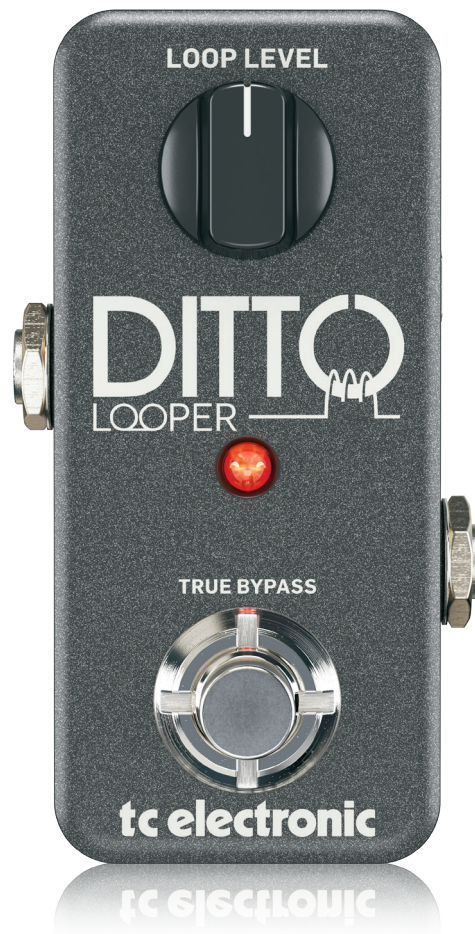

# DITTO LOOPER

Highly Intuitive Looper Pedal with 5 Minutes of Looping Time, Analog-Dry-Through and True Bypass

### True to Tone

You love tone and so do we, that's why our design philosophy testifies to that. With optimized headroom and True Bypass, this pedal guarantees optimal tonal integrity. And whether DITTO LOOPER is on or off, your precious dry sound always passes through in all its pure analog glory thanks to the Analog-Dry-Through design.