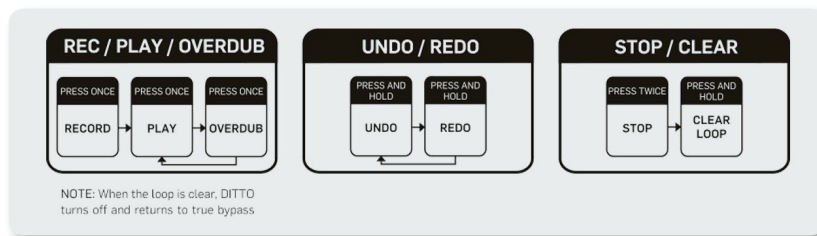

DITTO LOOPER

Highly Intuitive Looper Pedal with 5 Minutes of Looping Time, Analog-Dry-Through and True Bypass

How Do You Ditto?

DITTO LOOPER makes looping as easy as 1-2-3. So easy to setup and simple to use, DITTO LOOPER makes control intuitive yet flexible, so you can focus on what matters most: playing and performing. You press once to record, press once again to play the loop. Press once to add another layer of sounds, which you can repeat until you run out of ideas. You can even Undo or Redo a layer, press twice to stop, or press and hold to clear the loop.

Ah, if only life were this simple.